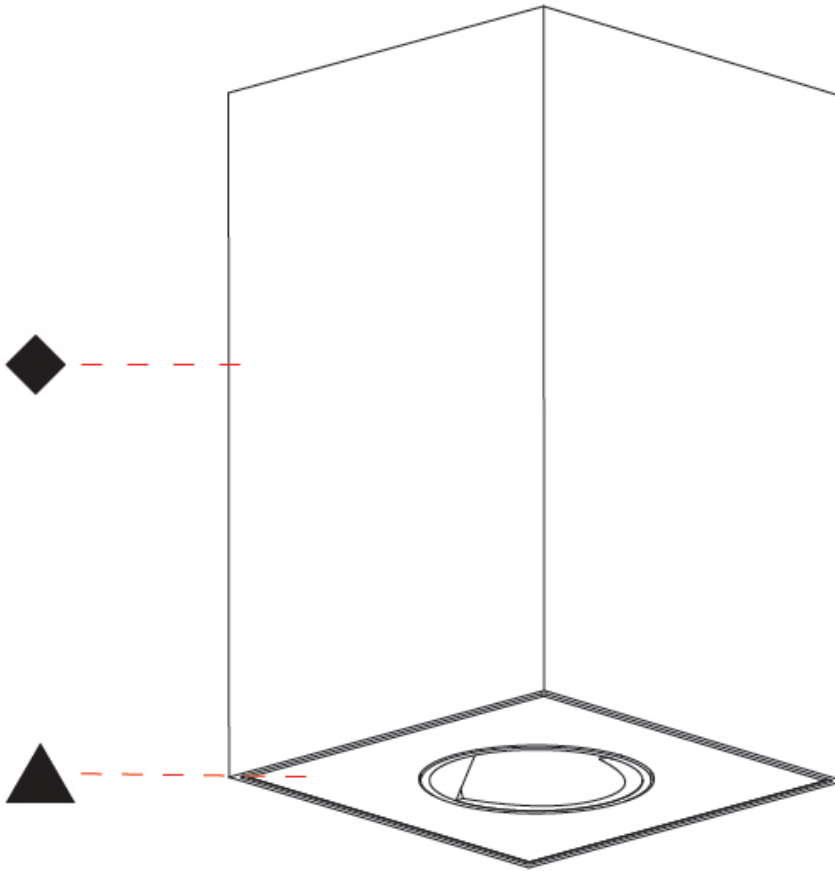

OIKO PRO WALLWASH SURFACE

A3D239-

PROJECT _____

TYPE _____

SPECIFIER _____

QUANTITY _____

DATE _____

A