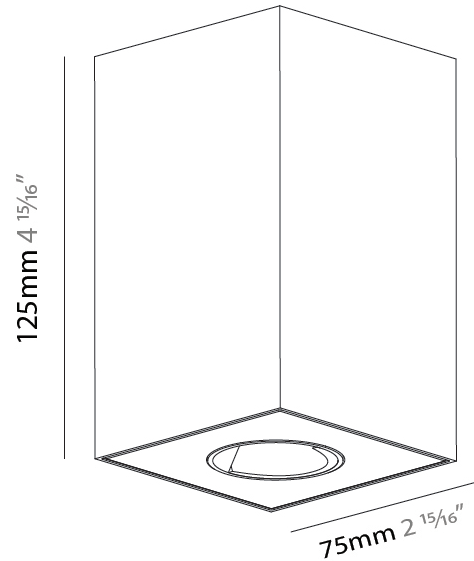

1. To build a product code in our configurator select the specify button on the base model # product page
2. To build a manual product code on this datasheet choose from the options listed below in blue font and add the suffix to the base model #

GENERAL

Series: Oiko Pro Square
Subseries: Oiko Pro Wallwash
Brand: Prolicht
Division: Architectural
Mounting Type: Surface
Mounting Location: Ceiling
Subcategory: Downlight

PHYSICAL

Shape: Square
Diameter (mm): 75
Diameter (in): 2 ¹⁵/₁₆
Height (mm): 125
Height (in): 4 ¹⁵/₁₆
Light Distribution: Direct
Weight (kg): 0.688
Fixture Finish: SSR / BKV / CWI / CRY / HAB / UFT / ITA / RUA / FTG / MYG / LOD / PUS / FRO / FUP / KIA / POP / BLS / SPG / MEY / GOH / GUM / CHC / COM / ABZ / JAG / OBR / MOS / ROR
Fixture Material: Metal

ELECTRICAL

Lamp Type: LED (Zhaga Standard)
Input Wattage (W): 12.9
Dimming: Tri-Mode (Non-Dimming and Phase Dimming (120Vac only) and 0-10V Dimming)
Driver Included: No
Driver Location: Remote
Driver Type: Constant Current - Universal
Driver Class: Class 2
Input Voltage (V): 120 - 277

LED

Number of LEDs: 1
Color Temperature (°K): 2700 / 3000 / 3500 / 4000
Max. Delivered Lumen (lm): 1244 / 1220 / 1278 / 1289
Nominal Lumen (lm): 1473 / 1468 / 1538 / 1552
CRI: >90 CRI
Lamp Life (hrs): 50000

OPTICAL

Adjustability: Fixed

RATINGS AND CERTIFICATIONS

Certified By: Certified for North American Standards
IP rating: IP20